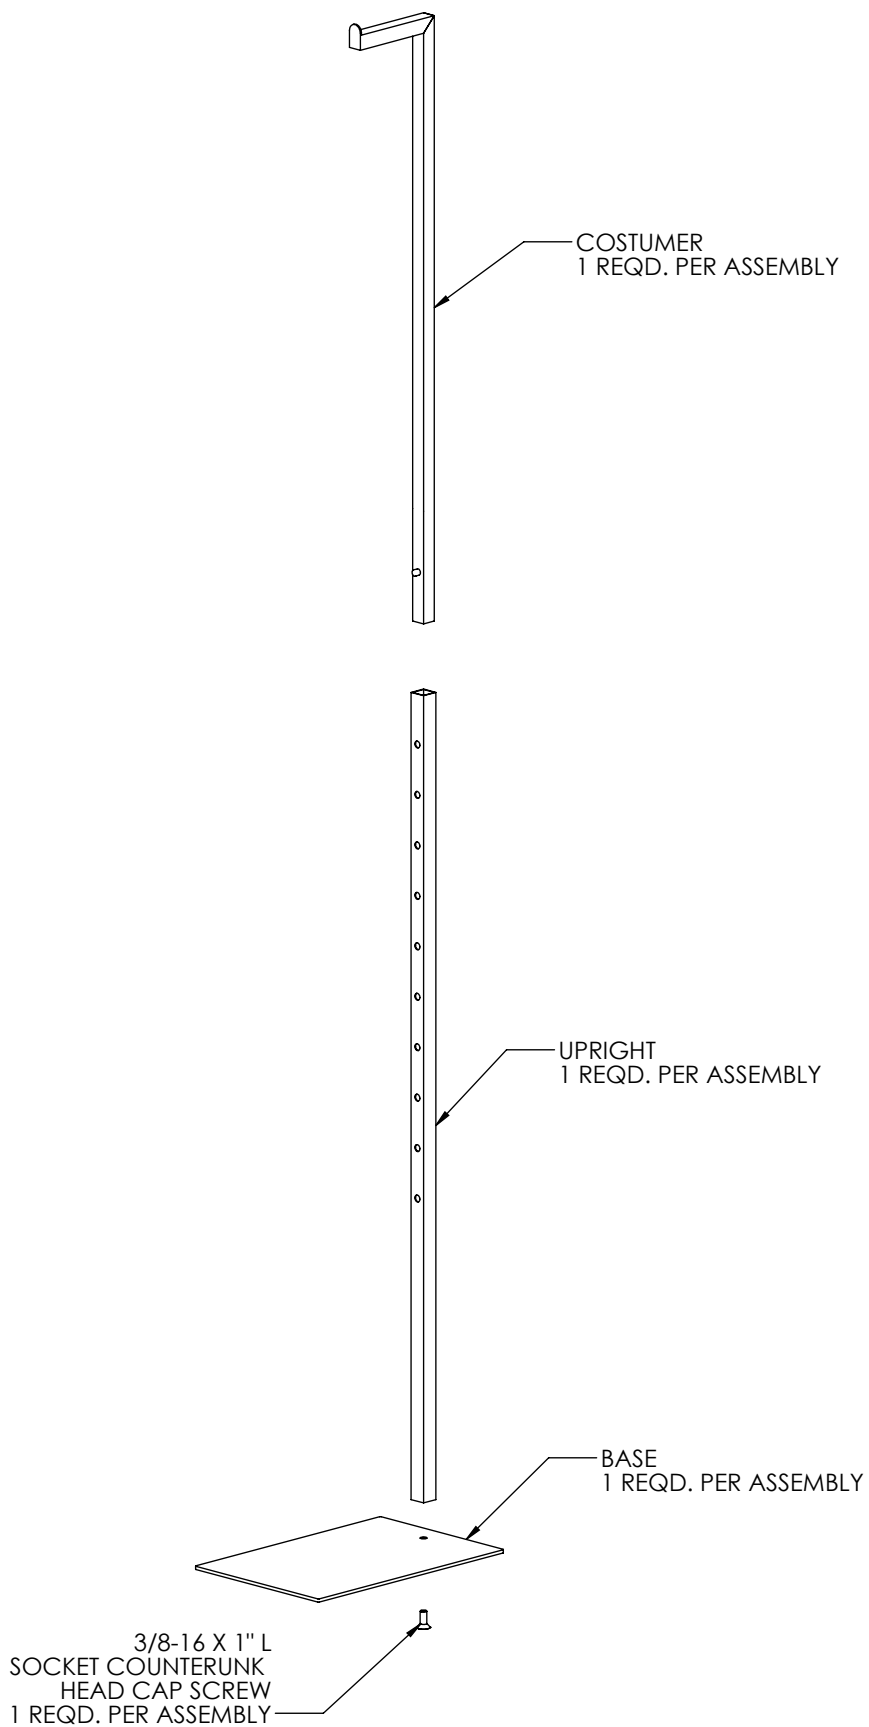

Adjustable Floor Standing Costumer

Item # VM504/MAB, VM504/MTW + VM504/SC

ASSEMBLY OF VM504 ITEMS