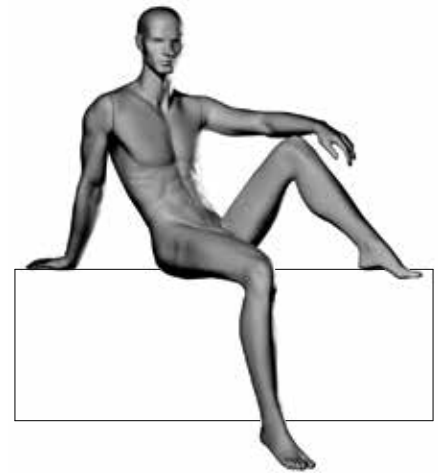

512.ST3

514.ST3

515.ST3

517.ST3

FINISHING

MATERIAL FIBERGLASS
BODY COLOUR LIGHT IVORY
BASE ROUND CRYSTAL

DIMENSION

WOMEN SIZE 40/42
WOMEN HEIGHT 185 CM
MEN SIZE 48/50
MEN HEIGHT 188 CM