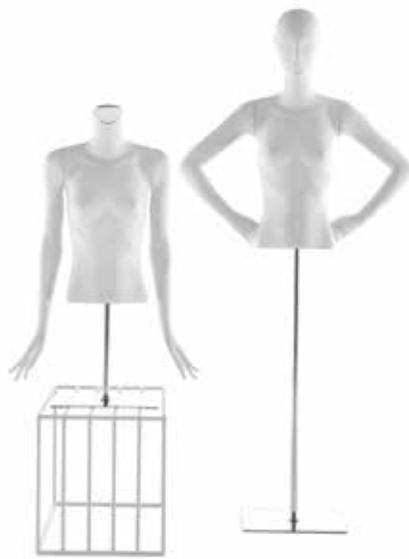

JUNO

**FINISHING**

**MATERIAL** FIBERGLASS  
**BODY COLOUR** WHITE MATT  
**BASE** ROUND CRYSTAL  
**CAP** CHROME

**DIMENSION**

**WOMEN SIZE** 38/40  
**WOMEN HEIGHT** 195 CM  
**MEN SIZE** 48/50  
**MEN HEIGHT** 196 CM

311.ST8

151.X

305.ST8

306.ST8

307.ST8

HALF.ST8

HALF.HIP.ST8

350.ST8

352.ST8

MEN POSES

WOODEN ARMS AVAILABLE ON DEMAND

LIVE CASTED FROM THE BODY OF A MODEL, THIS STYLIZED COLLECTION  
EMBRACES A SMOOTH, ELEGANT SHAPE WITH ELONGATED FEATURES  
AND FLOWING LINES

ALTERNATIVE ARM. ADDITIONAL HAND FOR BAGS AVAILABLE FOR THE SITTING MANNEQUIN

JUNO, ICON OF VITAL FORCE.

SYMBOL OF FEMININITY AND YOUTH IT ENCLOSES

THE IDEA OF AN ELEGANT AND RIGOROUS WOMAN

A HIGHLIGHT OF THIS COLLECTION IS ITS VERSATILITY. REMOVABLE HEAD AND CHROMED CAP, ELEGANTLY SHAPED ON THE NECK