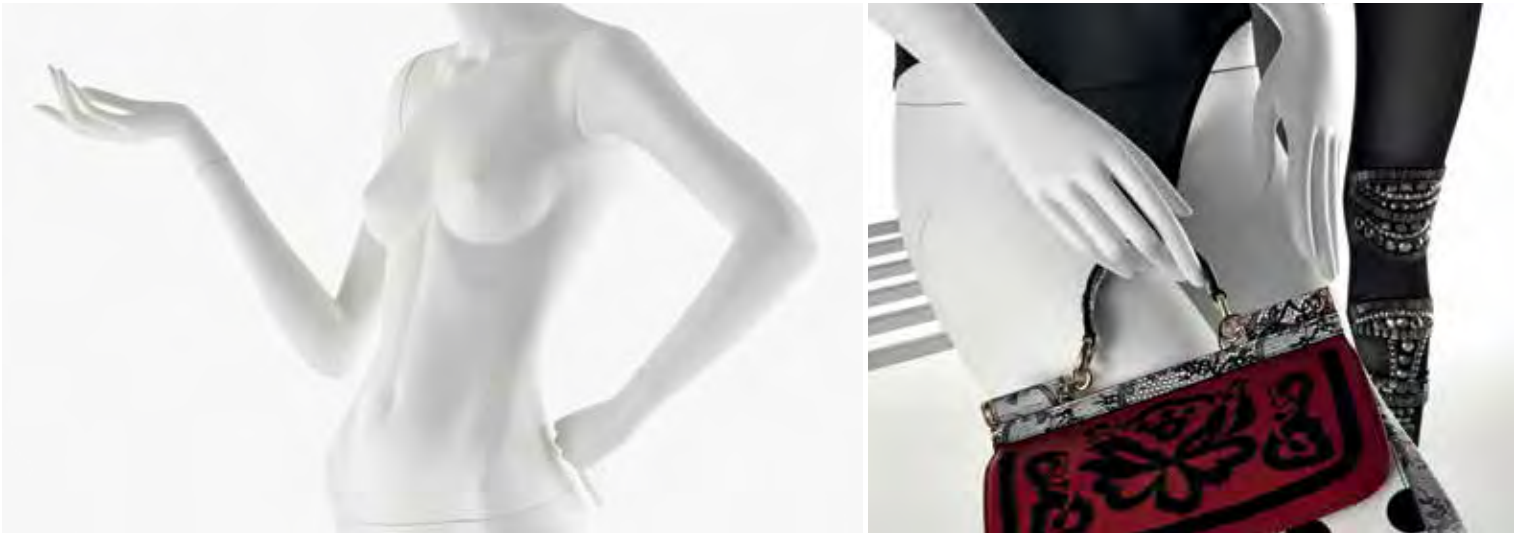

ALTERNATIVE ARM. ADDITIONAL HAND FOR BAGS AVAILABLE FOR THE SITTING MANNEQUIN