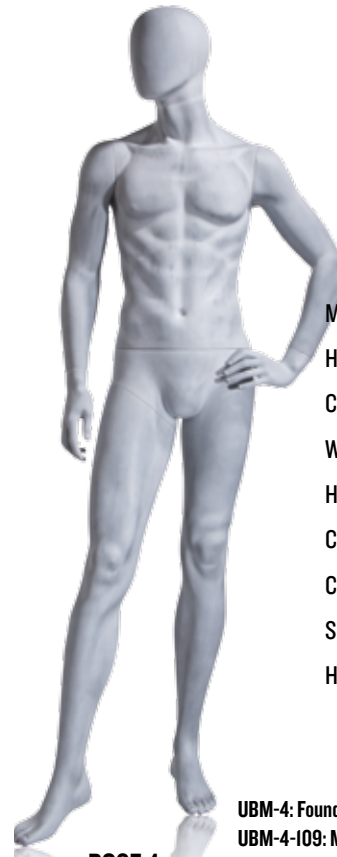

POSE 5

UBF-5: Foundry finish
UBF-5-109: Matte White
UBF-5-HI-144: Gloss White

MEASUREMENTS

Height:	72"
Chest:	33"
Waist:	24"
Hip:	35"
Collar:	12"
Clothes Size:	6/8
Shoe Size:	8.5
Heel Height:	3"

SLATE

Foundry

Matte White

Matte Black

Gloss White

Realistic foot
Standard glass base
w/foot & calf rod

UBM-1 : Foundry finish

POSE 1

UBM-2: Foundry finish
UBM-2-109: Matte White
UBM-2-528: Matte Black
UBM-2-HI-144: Gloss White

POSE 2

UBM-3: Foundry finish
UBM-3-109: Matte White
UBM-3-528: Matte Black
UBM-3-HI-144: Gloss White

POSE 3

UBM-4: Foundry finish
UBM-4-109: Matte White
UBM-4-HI-144: Gloss White

POSE 4

MEASUREMENTS

HEIGHT:	74"
CHEST:	38"
WAIST:	30"
HIP:	37"
COLLAR:	15"
CLOTHES SIZE:	38/40
SHOE SIZE:	9.5
HEEL HEIGHT:	1"