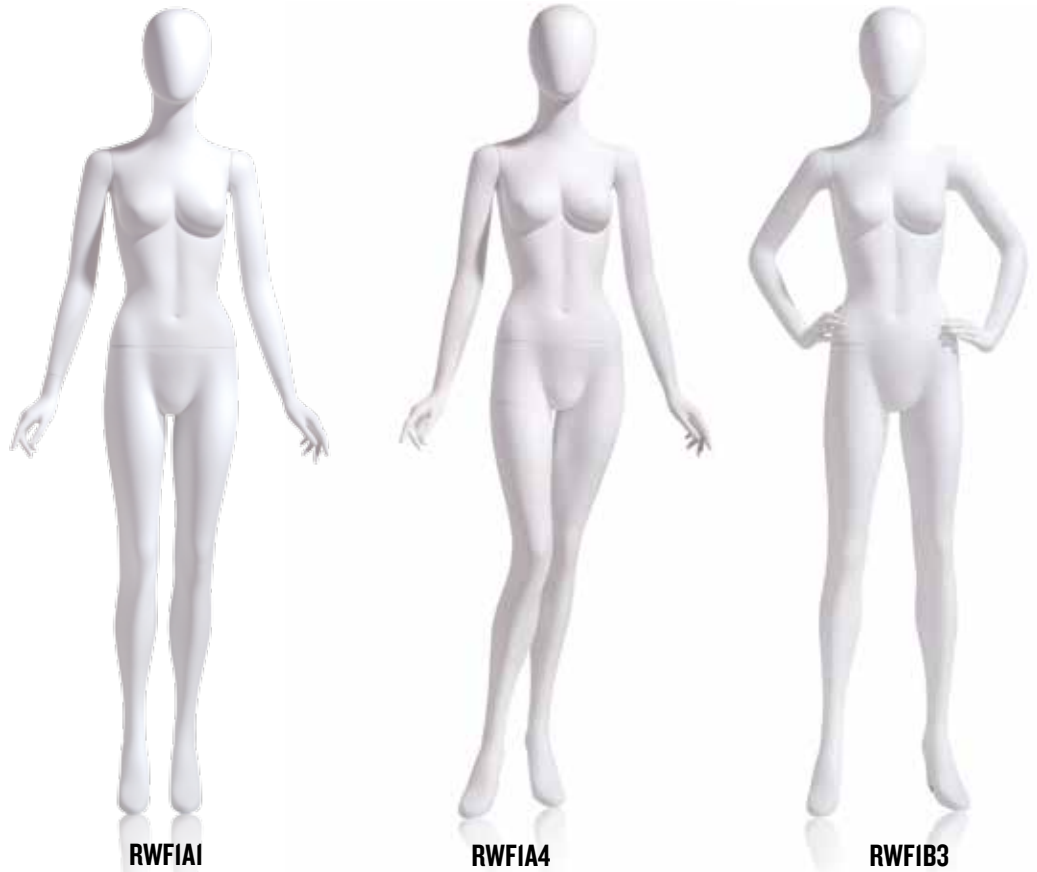

MONDO

M A N N E Q U I N S

READY TO WEAR FEMALE

Oval

Abstract

Headless

Standard molded wedge
Standard glass base w/foot rod

MEASUREMENTS

Height:	73"
Headless Height:	64"
Seated Height:	52"
Chest:	33"
Waist:	24"
Hip:	35"
Collar:	12"
Clothes Size:	4/6

Finish: #109 True White Matte

**IN STOCK FOR
IMMEDIATE AVAILABILITY**

RWFIA1

RWFIA4

RWFIB3

RWFIC2