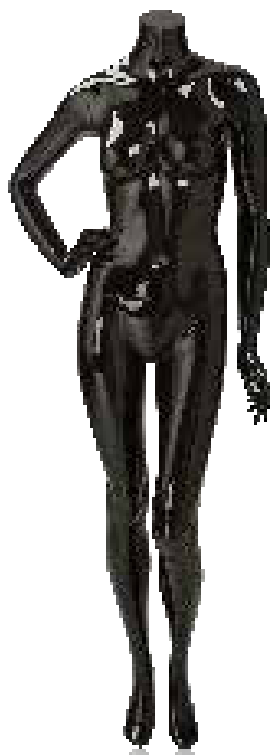

EVE-3-HL

EVE-4-HL

EVE-5-HL

EVE-6-HL

EVEIHLH1144

EVEIHLH2139

EVE-IH-OV-HG

EVE2HLH1144

EVE2HLH2139

EVE-3H-OV-HG

EVE3HOVH2139

EVE-4H-OV-HG

MEASUREMENTS

Height:	71"
Seated Height:	51"
Headless Height:	63"
Headless Seated Height:	42"
Chest:	34"
Waist:	25"
Hip:	35"
Collar:	12"
Clothes Size:	4
Shoe Size:	6
Heel Height:	3"
Finish:	#109 True White Matte